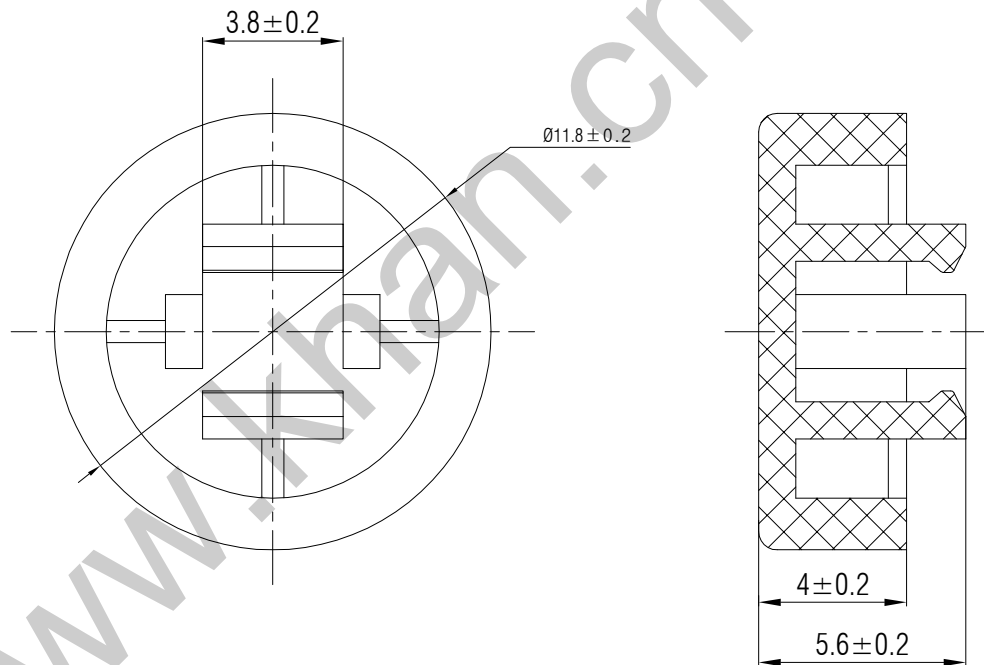

SWITCH CAP  
P/N:SC212

Materials ABS

Color White,Blue  
(OEM AVAILABLE)

Packaging

Bulk Package  
Inner Package: Plastic bag  
Outer Package: Carton

WENZHOU KHAN ELECTRONIC

VERSION		PROJECTION	DESIGNED	Wei Lin
KH14FE22E			CHECKED	ZhongJu Peng
SCALE	SIZE	 Dimensions are shown:mm(inches)	APPROVED	Johan Xu
5:1	A4		2022.05.11	