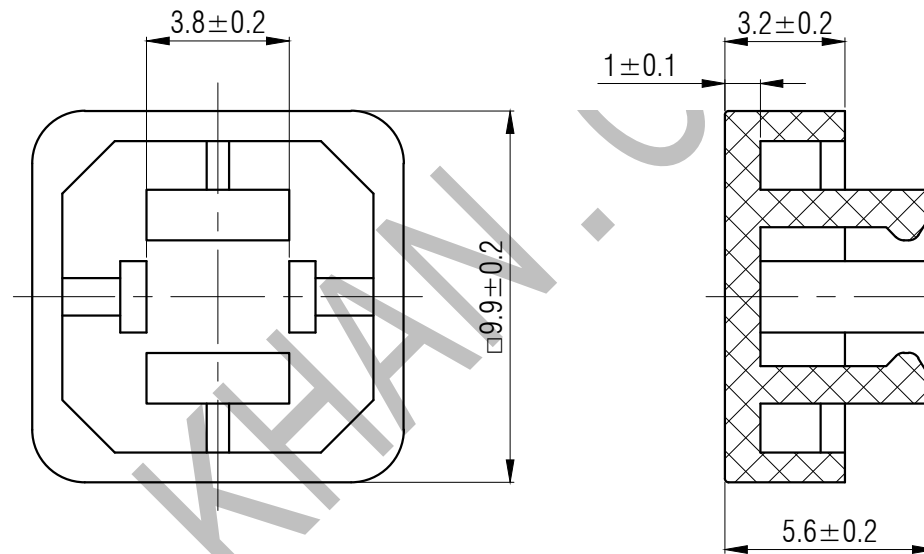

SWITCH CAP
P/N:SC213

Materials

ABS

Color

Ivory, Blue, Black
(OEM AVAILABLE)

Packaging

Bulk Package

Inner Package: Plastic bag

Outer Package: Carton

VERSION		PROJECTION	DESIGN	
KH14FE22E				
SCALE	SIZE	 Dimensions are shown:mm(inches)	DRAWN	
5:1	A4		2016.01.11	APPROVAL