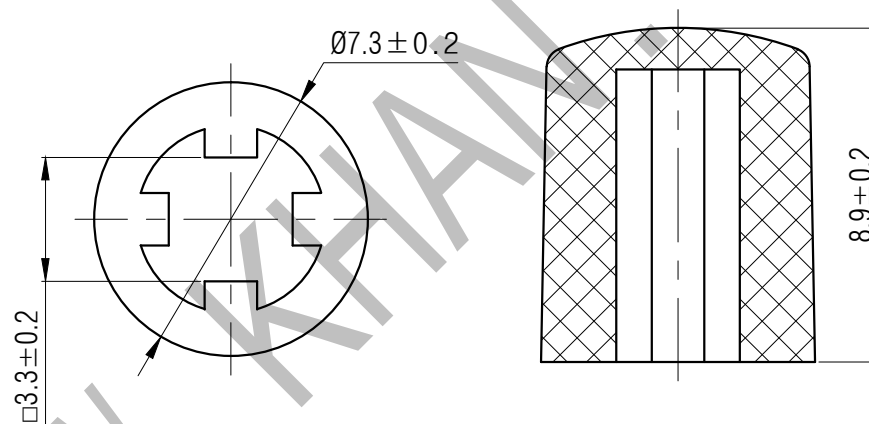

SWITCH CAP  
P/N:SC423

Materials ABS

Color Red,Black  
(OEM AVAILABLE)

Packaging

Bulk Package  
Inner Package: Plastic bag  
Outer Package: Carton

VERSION		PROJECTION	DESIGN	
KH14FE22E				
SCALE	SIZE	 Dimensions are shown:mm(inches)	DRAWN	
5:1	A4		2014.02.20	APPROVAL